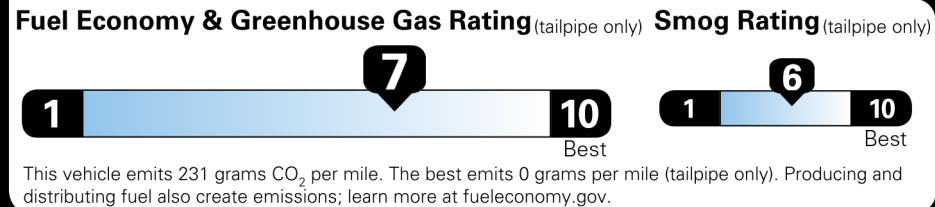

INTERIOR

- 12.3-in. Toyota Audio Multimedia w/Wireless Apple CarPlay & Android Auto Compatibility
  - SiriusXM w/3-Month Trial
  - JBL 11-Speakers incl/Subwoofer & Amp
  - Leather-Trimmed Heated & Ventilated Front Seats and Heated Rear Seats
  - Heated Leather Steering Wheel
  - 12.3-in Digital Gauge Cluster
  - Wireless Smartphone Charging
  - Digital Rear View Mirror w/Homelink
2. **For Full Product Details, Please Visit Toyota.com/CrownSignia**
   Full Tank of Gas

BASE MANUFACTURER'S SUGGESTED RETAIL PRICE $48,890.00

OPTIONAL EQUIPMENT

FE	50 State Emissions	
AT	Advanced Technology Package	1,865.00
	Panoramic View Monitor, Traffic Jam Assist (Requires Drive Connect Trial or Subscription. 4G Network Dependent), Lane Change Assist, Front Cross-Traffic Alert, Front and Rear Parking Assist with Automatic Braking, Outer Mirrors with Puddle Lights, and Reverse Tilt-Down Feature	
TX	Two Tone Color	500.00
2T	All-Weather Floor Liners / Cargo Tray	319.00
MF	Mudguards	175.00

EPA DOT Fuel Economy and Environment

Gasoline Vehicle

Fuel Economy
38 MPG Small Wagons range from 21 to 52 MPG. The best vehicle rates 146 MPGe.
39 37
combined city/hwy city highway
2.6 gallons per 100 miles

You save $2,000
in fuel costs over 5 years compared to the average new vehicle.

Annual fuel cost $1,300

Actual results will vary for many reasons, including driving conditions and how you drive and maintain your vehicle. The average new vehicle gets 29 MPG and costs $8,500 to fuel over 5 years. Cost estimates are based on 15,000 miles per year at $3.30 per gallon. MPGe is miles per gasoline gallon equivalent. Vehicle emissions are a significant cause of climate change and smog.

fuel economy.gov
Calculate personalized estimates and compare vehicles

MANUFACTURER'S SUGGESTED RETAIL PRICE[†]	$51,749.00
DELIVERY, PROCESSING AND HANDLING FEE	1,595.00
TOTAL SUGGESTED RETAIL PRICE	$53,344.00

[†]Manufacturer's suggested retail price excludes delivery processing and handling fees, license and title fees, applicable federal, state and local taxes, and dealer and distributor options and accessories.

Delivered by Truck to: 34078
BEECHMONT TOYOTA
8667 BEECHMONT AVE
CINCINNATI OH45255

TML2E1N1S0F0W0